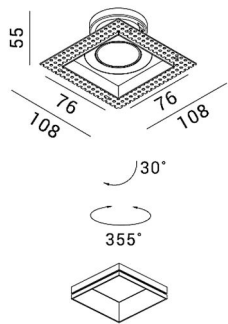

**RETROFIT/TRIMLESS/ANTI-GLARE/TILTABLE**

**Model: SR-DL1271**

**Feature:**

- Trimless design
- Interchangeable baffle
- Compact design

**General data:**

- Use location Interior
- Class/Light source GU10 (230V, Class II)  
GU5.3 (12V, Class III)  
LED Module  
(250mA/36V, Class III)
- Tiltable No
- IP Rating 21
- Major Material Aluminum
- Cut-out 82x82mm
- Installation Recessed
- Fixture Finishes White/Black
- Baffle Finishes White/Black/Brushed  
Brass/Bronze

**General data:**

- Use location Interior
- Class/Light source GU10 (230V, Class II)  
GU5.3 (12V, Class III)  
LED Module  
(250mA/36V, Class III)
- Tiltable No
- IP Rating 21
- Major Material Aluminum
- Cut-out 160x82mm
- Installation Recessed
- Fixture Finishes White/Black
- Baffle Finishes White/Black/Brushed  
Brass/Bronze