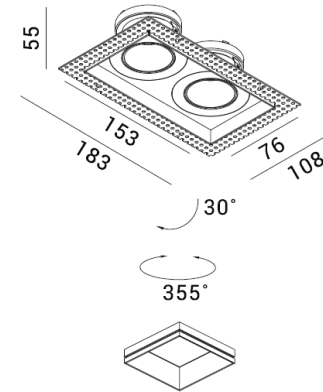

**RETROFIT/TRIMLESS/ANTI-GLARE/TILTABLE**

**Model: SR-DL1271**

**Feature:**

- Trimless design
- Interchangeable baffle
- Compact design

**General data:**

- Use location Interior
- Class/Light source GU10 (230V, Class II)  
GU5.3 (12V, Class III)  
LED Module  
(250mA/36V, Class III)
- Tiltable No
- IP Rating 21
- Major Material Aluminum
- Cut-out 82x82mm
- Installation Recessed
- Fixture Finishes White/Black
- Baffle Finishes White/Black/Brushed  
Brass/Bronze

**Accessories (optional):**

- Glass Diffuser
- Honeycomb Louver

**Compatible:**

**RETROFIT/TRIMLESS/ANTI-GLARE/TILTABLE/TWIN**

**Model: SR-DL1275**

**Feature:**

- Trimless design
- Interchangeable baffle
- Compact design

**General data:**

- Use location Interior
- Class/Light source GU10 (230V, Class II)  
GU5.3 (12V, Class III)  
LED Module  
(250mA/36V, Class III)
- Tiltable No
- IP Rating 21
- Major Material Aluminum
- Cut-out 160x82mm
- Installation Recessed
- Fixture Finishes White/Black
- Baffle Finishes White/Black/Brushed  
Brass/Bronze