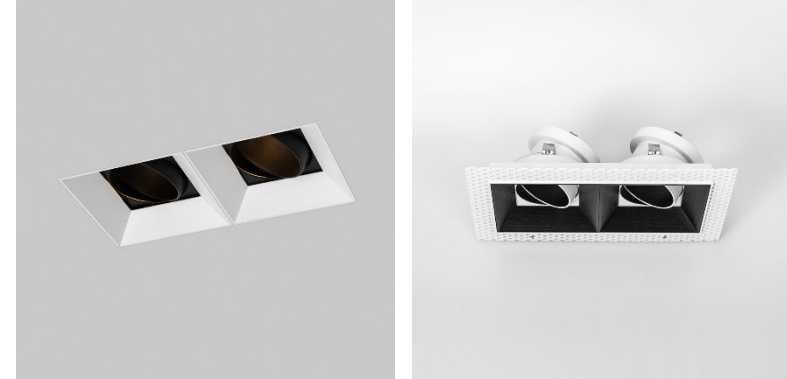

**RETROFIT/TRIMLESS/ANTI-GLARE/TILTABLE**

**Model: SR-DL1271**

**Feature:**

- Trimless design
- Interchangeable baffle
- Compact design

**General data:**

- Use location Interior
- Class/Light source GU10 (230V, Class II)  
GU5.3 (12V, Class III)  
LED Module  
(250mA/36V, Class III)
- Tiltable No
- IP Rating 21
- Major Material Aluminum
- Cut-out 82x82mm
- Installation Recessed
- Fixture Finishes White/Black
- Baffle Finishes White/Black/Brushed  
Brass/Bronze

**Accessories (optional):**

- Glass Diffuser
- Honeycomb Louver

**Compatible:**

**RETROFIT/TRIMLESS/ANTI-GLARE/TILTABLE/TWIN**

**Model: SR-DL1275**

**Feature:**

- Trimless design
- Interchangeable baffle
- Compact design

**General data:**

- Use location Interior
- Class/Light source GU10 (230V, Class II)  
GU5.3 (12V, Class III)  
LED Module  
(250mA/36V, Class III)
- Tiltable No
- IP Rating 21
- Major Material Aluminum
- Cut-out 160x82mm
- Installation Recessed
- Fixture Finishes White/Black
- Baffle Finishes White/Black/Brushed  
Brass/Bronze