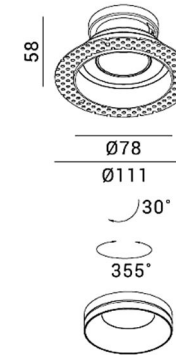

RETROFIT/TRIMLESS/ANTI-GLARE/TILTABLE

Model: RR-DL3489

Feature:

- Trimless design
- Module design
- Very low glare design

General data:

- Use location Interior
- Class/Light source GU10 (230V, Class II)
GU5.3 (12V, Class III)
LED Module
(250mA/36V, Class III)
- Tiltable No
- IP Rating 21
- Major Material Aluminum
- Cut-out 75mm
- Installation Recessed
- Fixture Finishes White/Black
- Baffle Finishes White/Black

Accessories (optional):

Honeycomb Louver

Compatible:

RETROFIT/TRIMLESS/ANTI-GLARE/TILTABLE

Model: RR-DL1272

Feature:

- Trimless design
- Interchangeable baffle
- Compact design

General data:

- Use location Interior
- Class/Light source GU10 (230V, Class II)
GU5.3 (12V, Class III)
LED Module
(250mA/36V, Class III)
- Tiltable No
- IP Rating 21
- Major Material Aluminum
- Cut-out 82mm
- Installation Recessed
- Fixture Finishes White/Black
- Baffle Finishes White/Black/Brushed
Brass/Bronze