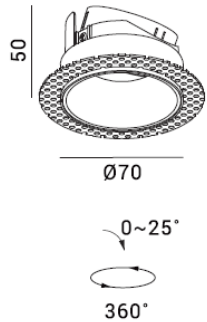

RETROFIT/TRIMLESS/ANTI-GLARE/TILTABLE

Model: RR-DL3489

Feature:

- Trimless design
- Module design
- Very low glare design

General data:

- Use location Interior
- Class/Light source GU10 (230V, Class II)
GU5.3 (12V, Class III)
LED Module
(250mA/36V, Class III)
- Tiltable No
- IP Rating 21
- Major Material Aluminum
- Cut-out 75mm
- Installation Recessed
- Fixture Finishes White/Black
- Baffle Finishes White/Black

- Use location Interior
- Class/Light source GU10 (230V, Class II)
GU5.3 (12V, Class III)
LED Module
(250mA/36V, Class III)
- Tiltable No
- IP Rating 21
- Major Material Aluminum
- Cut-out 82mm
- Installation Recessed
- Fixture Finishes White/Black
- Baffle Finishes White/Black/Brushed
Brass/Bronze